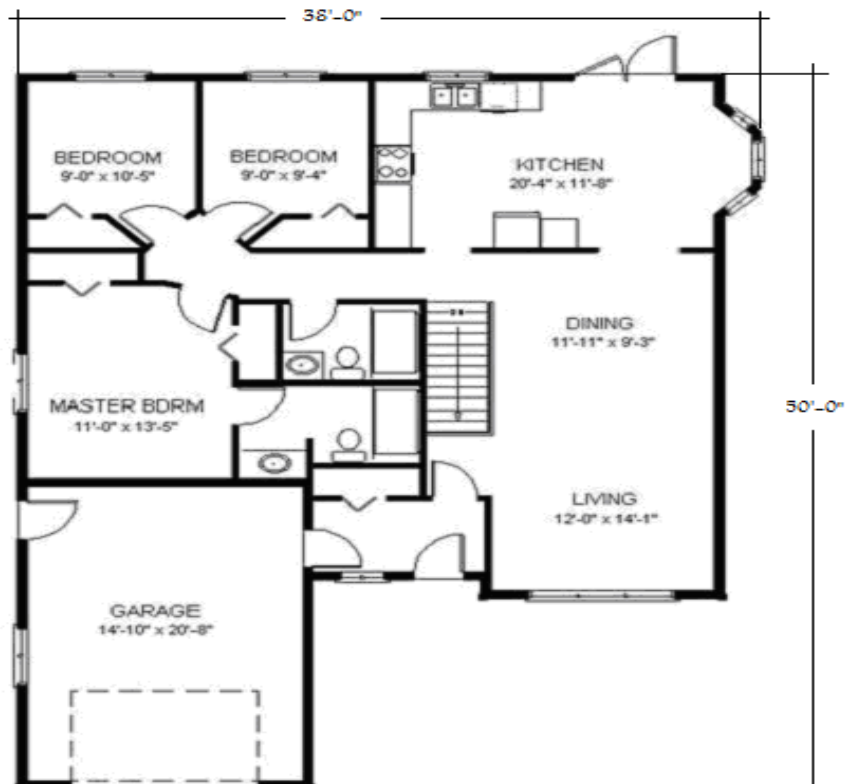

Pro-Tech

Construction Ltd.
576-0727

Eileen C. Skinner
John Williams
Owners

Building New Homes
Since 1986

Proud Members of :

*“Wouldn't you like
to live on
Castle Bridge Drive
in beautiful
Brookfield Plains?”*

Greg Power
726-8880
Amanda Ryan
745-8880

PP Brookfield Plains

The Casey 1266sqft

All Measurements are Approximate

www.town-country.ca