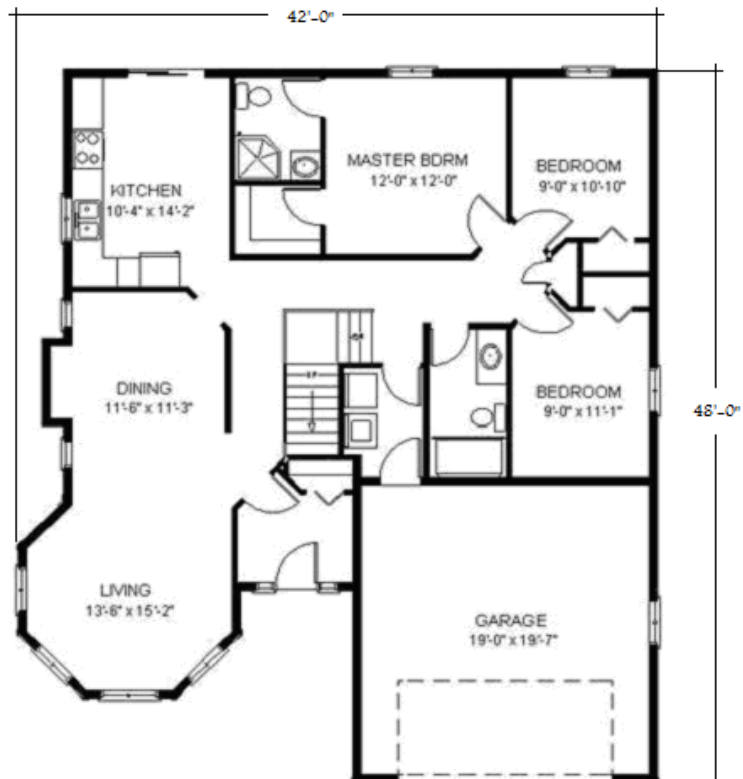

The Dalton 1336sqft

All Measurements are Approximate