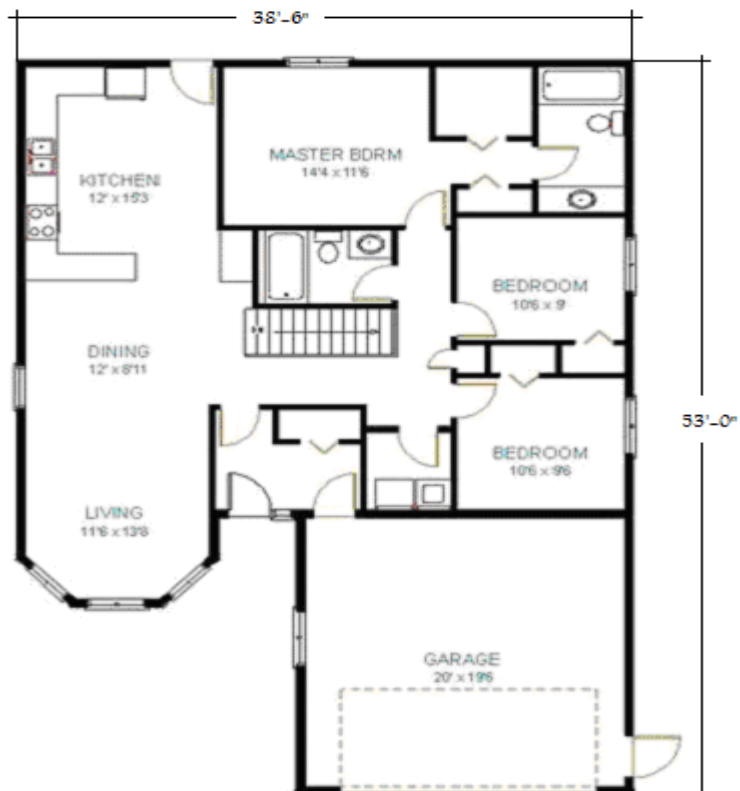

The Emerson 1334sqft

All Measurements are Approximate