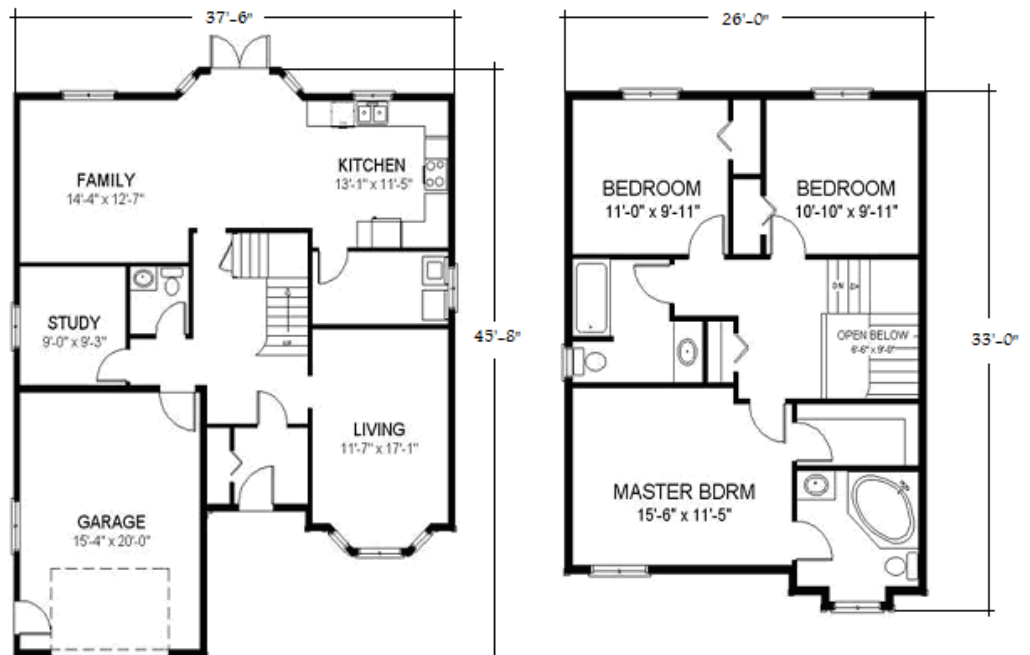

Greg Power
726-8880
Amanda Ryan
745-8880

PP Brookfield Plains

The Gallagher 1942sqft

All Measurements are Approximate

www.town-country.ca