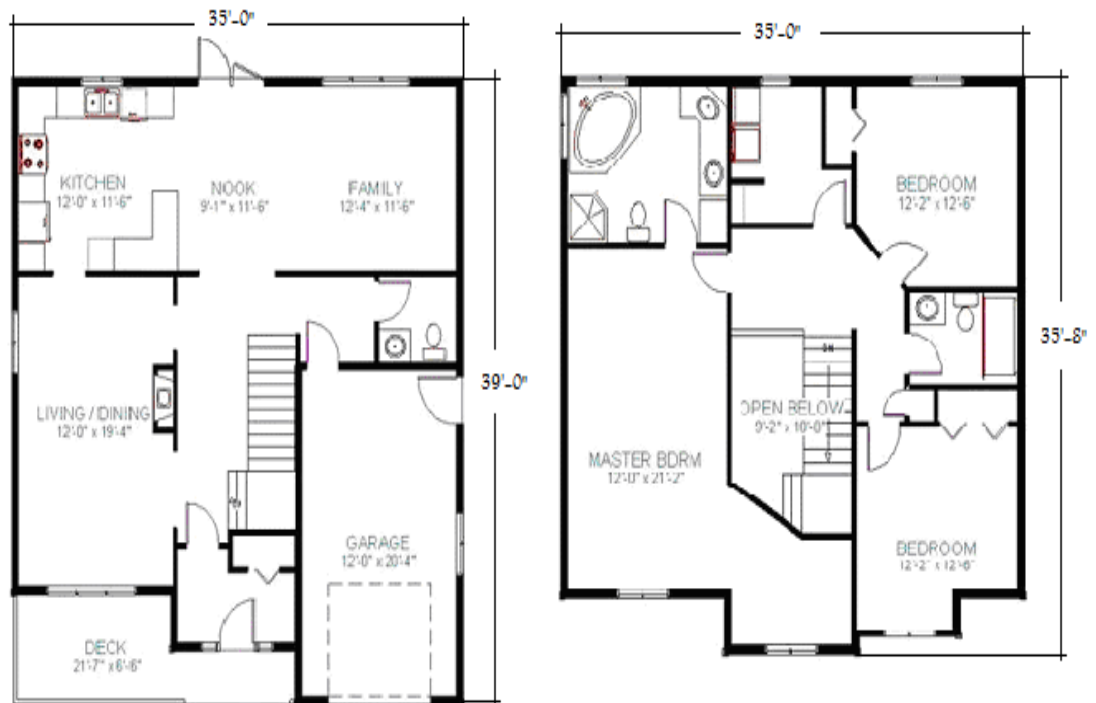

The Griffin 2048sqft

All Measurements are Approximate