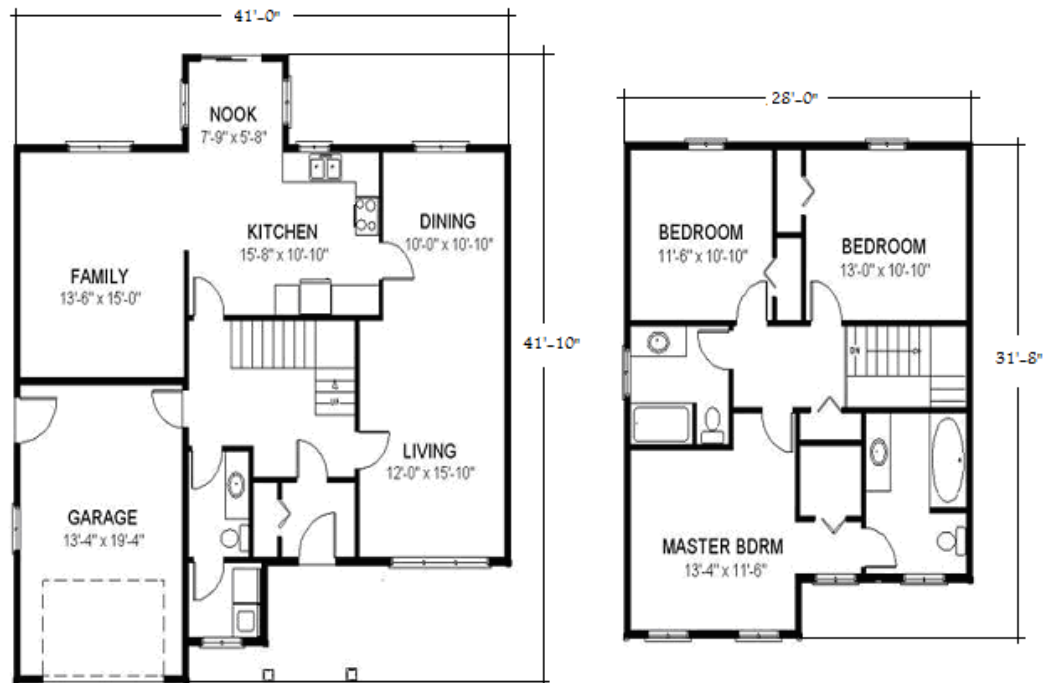

The Healey 1907sqft

All Measurements are Approximate