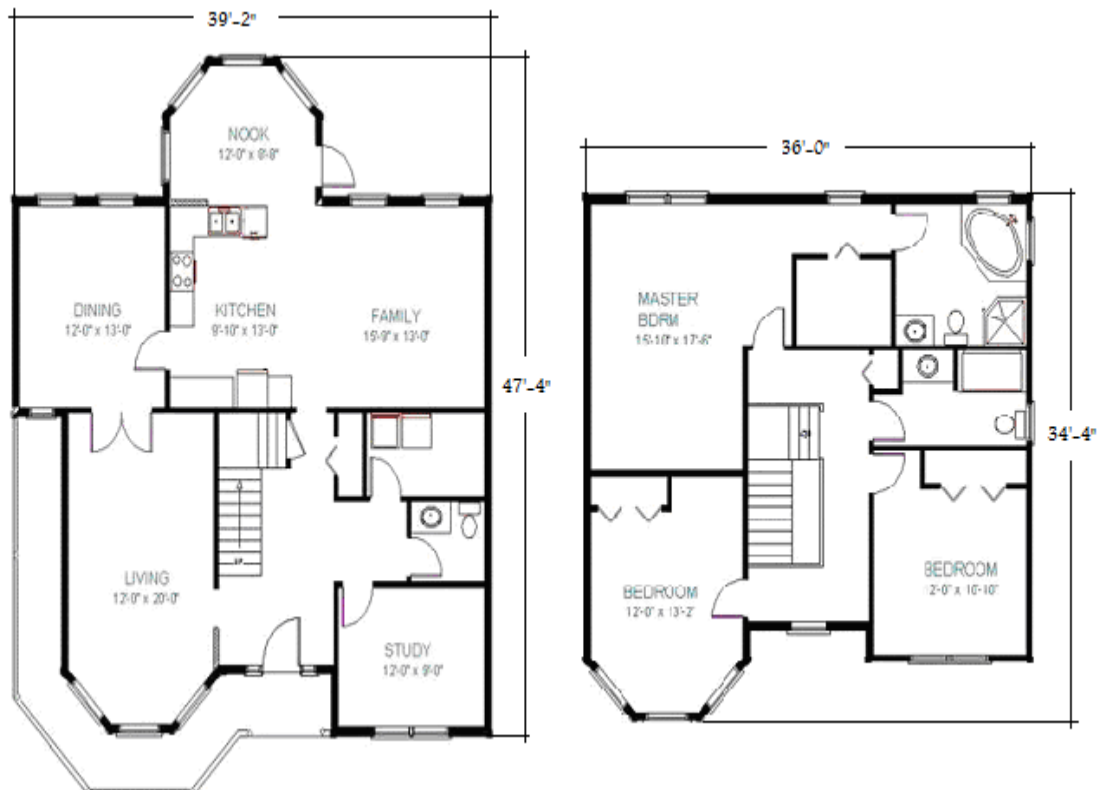

The Hogan 2247sqft

All Measurements are Approximate