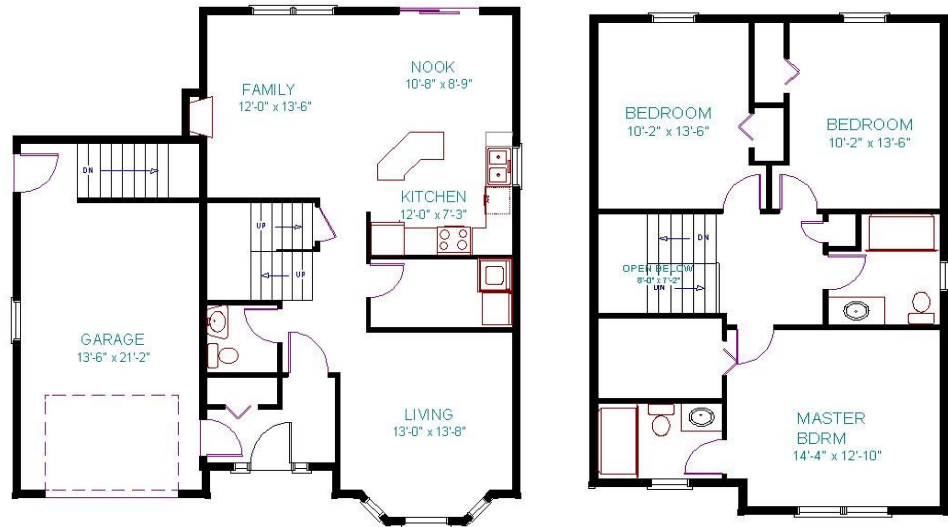

Proud Members of :

*“Wouldn't you like
to live on
Castle Bridge Drive
in beautiful
Brookfield Plains?”*

Greg Power

726-8880

Amanda Ryan

745-8880

PP Brookfield Plains

www.carterhomedesigns.com

The MacCoy 1655sqft

All Measurements are Approximate

www.town-country.ca