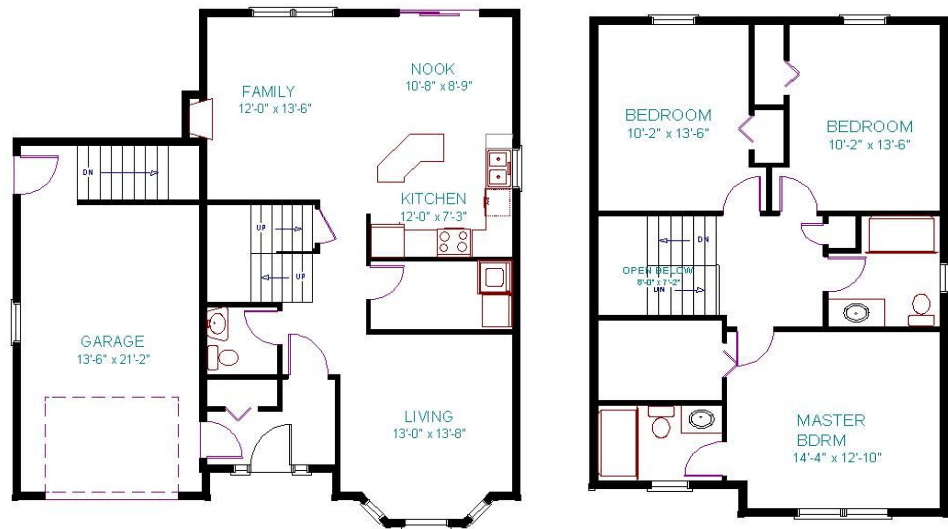

Proud Members of :

*“Wouldn't you like
to live on
Castle Bridge Drive
in beautiful
Brookfield Plains?”*

Greg Power

726-8880

Amanda Ryan

745-8880

PP Brookfield Plains

The MacCoy 1655sqft

All Measurements are Approximate

www.town-country.ca