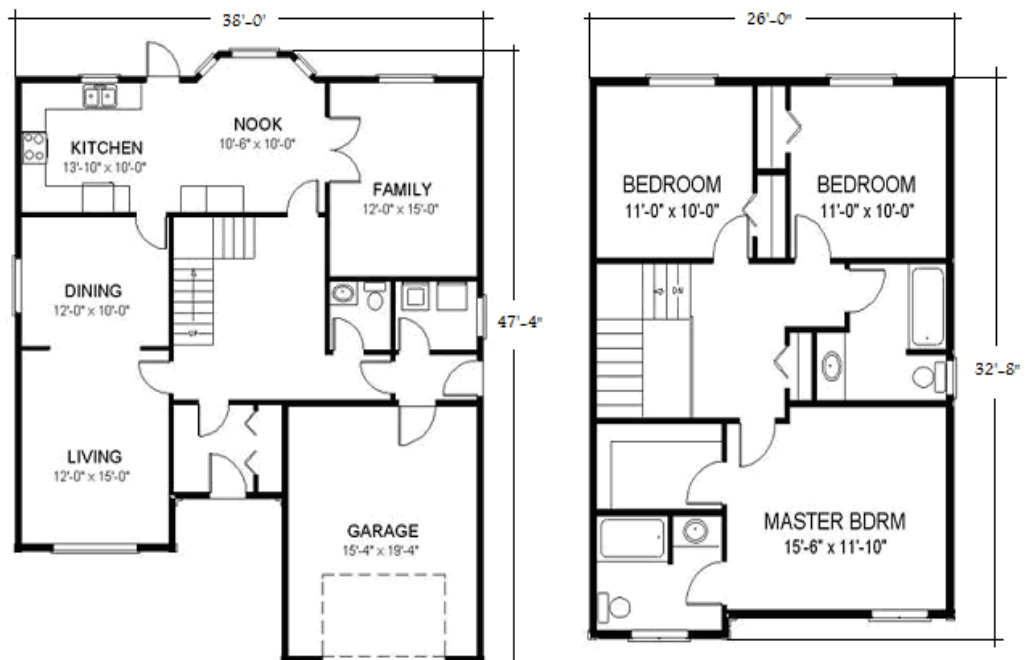

Greg Power
726-8880
Amanda Ryan
745-8880

PP Brookfield Plains

www.carterhomedesigns.com

The Maguire 1942sqft

All Measurements are Approximate

www.town-country.ca