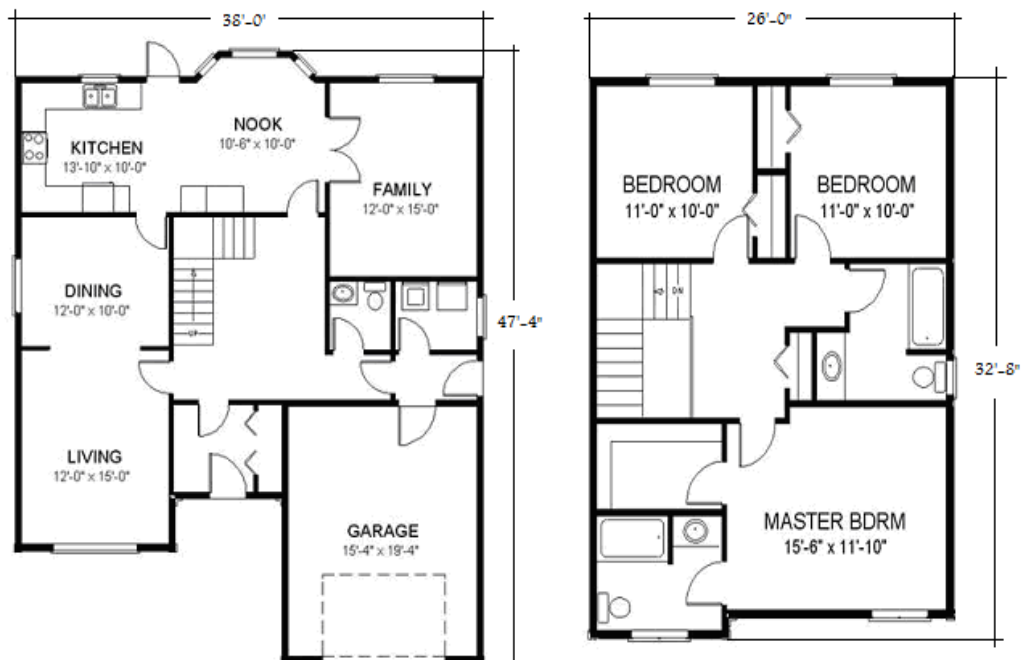

The Maguire 1942sqft

All Measurements are Approximate