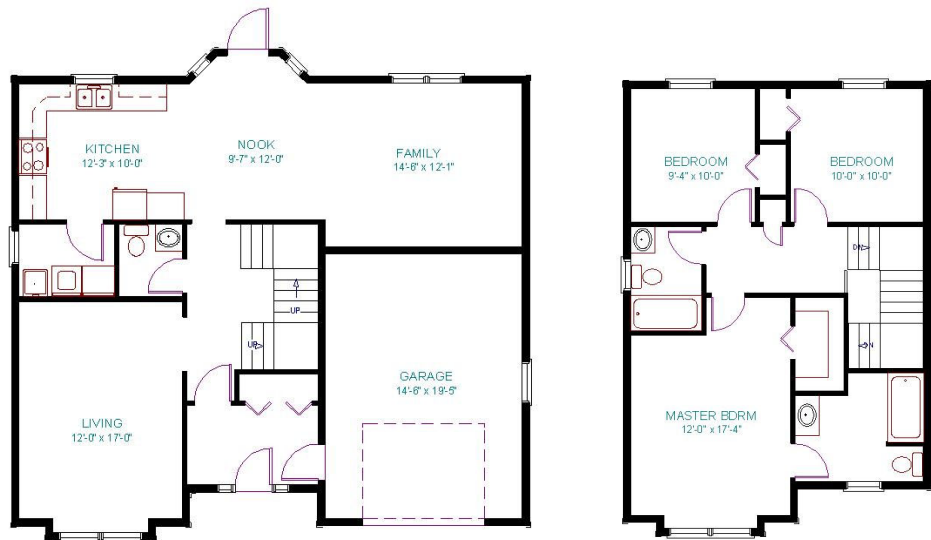

www.town-country.ca