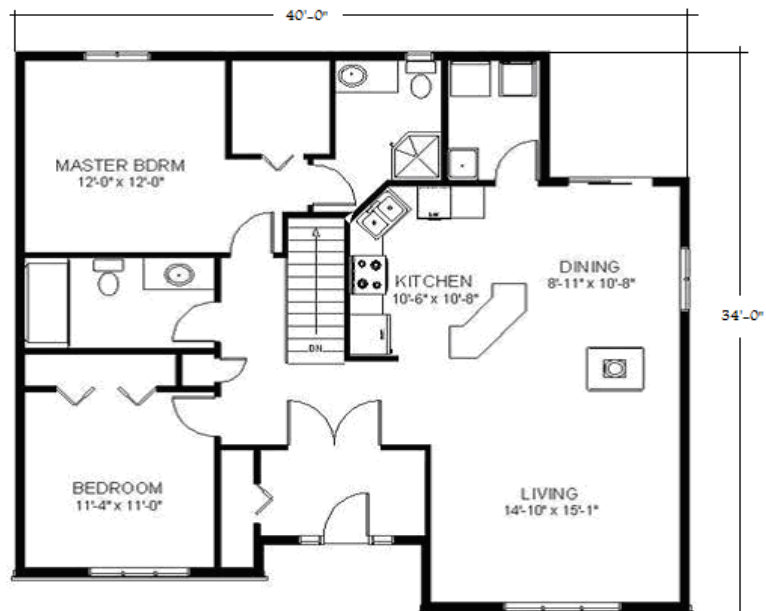

The Sheehan 1236sqft

All Measurements are Approximate